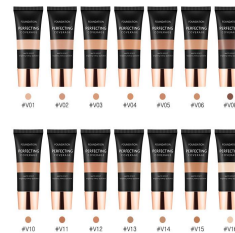

MFH-S02

Liquid highlighter
 5 different colors
 Private label: 100 pcs
 Unit weight:0.03kg

MFH1-15

Liquid highlight
 Colors :6 colors option
 Size :13*2.5cm
 Weight :30g per pcs
 Private label:100 pcs

MFH1-16

30ml
 8 different colors
 Private label: 200cs
 Product Unit :0.15kg

MFL8-01

16 different colors
 Private label: 200cs
 Product Unit :0.1kg

MFL16-01

Matte full coverage
 10 different colors
 Private label: 200cs
 Product Unit :0.13kg

MFL10-06

10 different colors
 Private label: 200cs
 Product Unit :0.117kg

MFL10-07

concealer and foundation 2 in 1
 13 different colors
 Private label: 200cs
 Product Unit :0.14kg

MFL14-02

14 different colors
 MOQ:50 PCS
 Private label: 200cs
 Product Unit :0.043kg

MFL14-01

Liquid concealer
 Color options : 16 colors
 size : 11.5*1.6 cm
 Unit weight: 0.023kg
 Private label MOQ 200PCS

MFC1-04

Liquid concealer
 Color options : 10 colors
 size : 7.8*2.2 cm
 Unit weight: 0.027kg
 Private label MOQ 200PCS